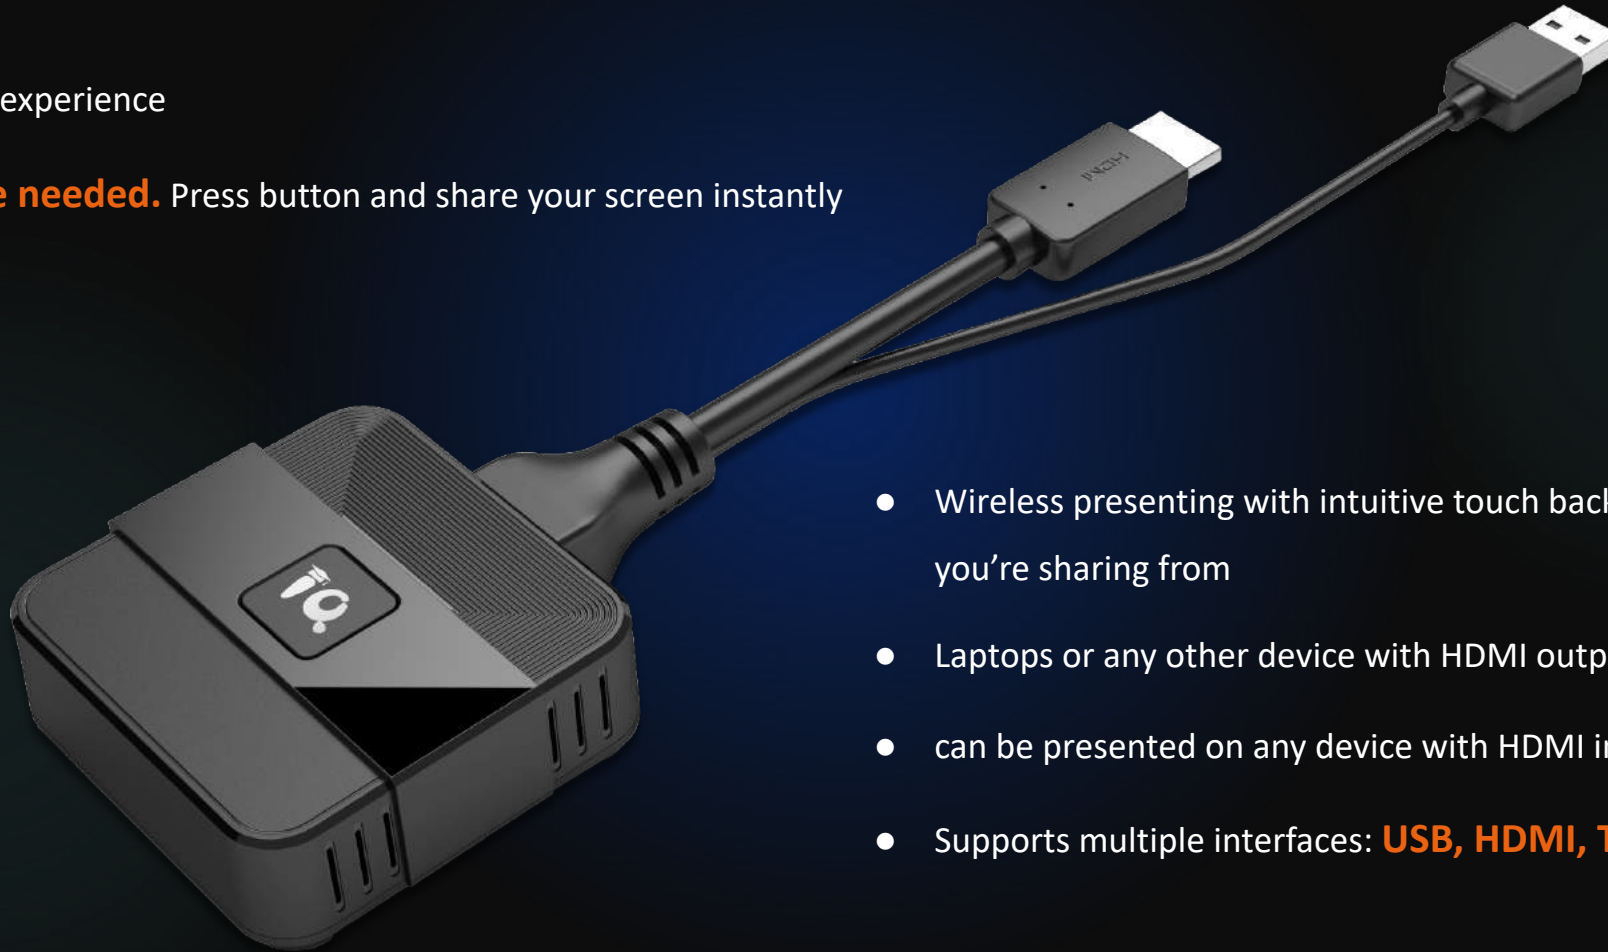

IQ SmartPen

Improve efficiency

Page Up
Page Down

With IQ SmartPen, attendees can control the conference documents remotely, turn pages up and down, make annotations and take a screenshot of the annotations to save.

Roam freely while presenting by using all-in-one IQ SmartPen 33ft (10 meters) away from IQTouch. Switch between three pointing modes to highlight, magnify or pinpoint focus areas.

Key Products

IQShare

IQShare Button

IQ SmartPen

IQShare

- Plug in and present immediately
- High-performance with **Full HD video** sharing
- Compatible with **Windows/Mac/iOS/Chrome/Android**
- Display **four-split screen** from multiple devices
- **Touch back** with touch screens

IQShare Button

- **Plug & Play** experience
- **No software needed.** Press button and share your screen instantly

- Wireless presenting with intuitive touch back control device you're sharing from
- Laptops or any other device with HDMI output
- can be presented on any device with HDMI input
- Supports multiple interfaces: **USB, HDMI, TYPE C**