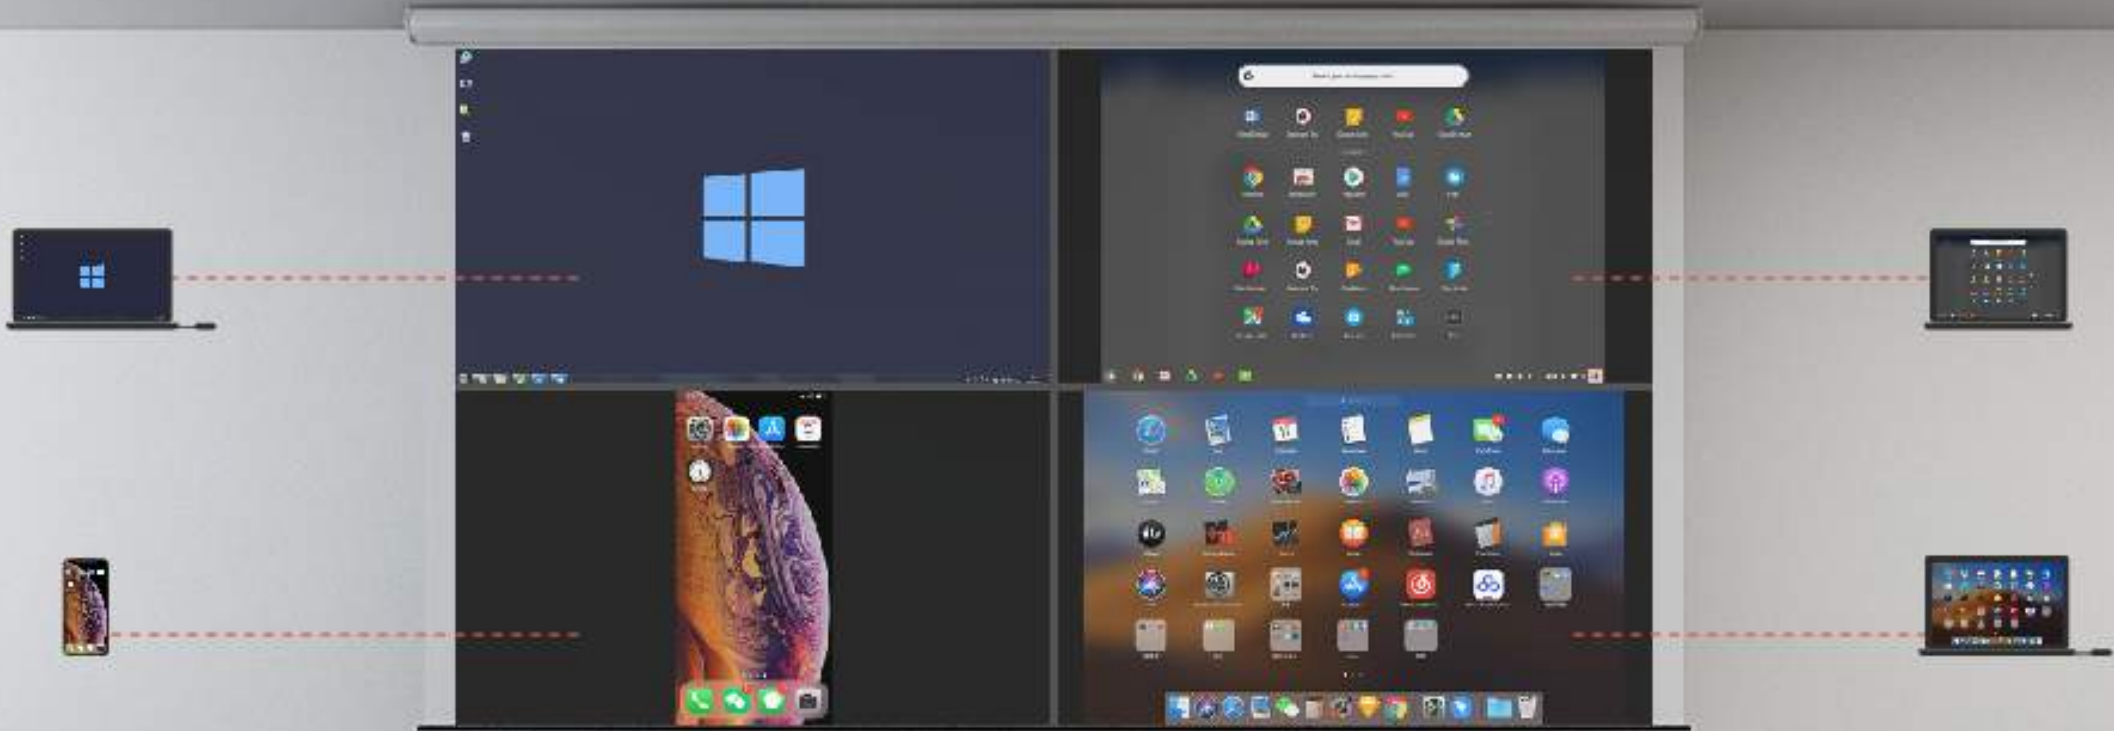

Improve efficiency

BYOD

Bring your own device

PC/Laptop

Wireless screen share with a single tap.

Smart Phone/Tablet

Walk around the room presenting while controlling the projection screen using your mobile devices.

Support up to 8 devices connected and 4 screens displayed at a time. Improve your collaboration experience with multiple presentations running at the same time. Meetings are more collaborative when colleagues capture ideas, questions and feedback in the presentation while facing the audience.

IQ SmartPen

Improve efficiency

Page Up
Page Down

With IQ SmartPen, attendees can control the conference documents remotely, turn pages up and down, make annotations and take a screenshot of the annotations to save.

Roam freely while presenting by using all-in-one IQ SmartPen 33ft (10 meters) away from IQTouch. Switch between three pointing modes to highlight, magnify or pinpoint focus areas.

Key Products

IQShare

IQShare Button