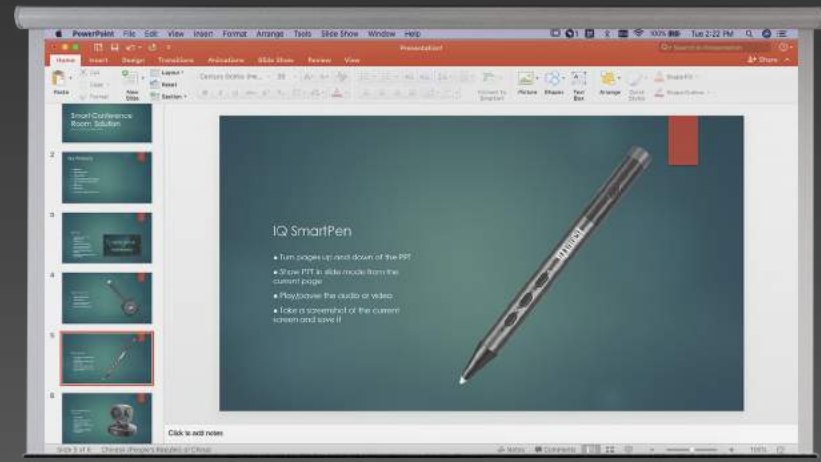

IQ SmartPen

Improve efficiency

Page Up
Page Down

With IQ SmartPen, attendees can control the conference documents remotely, turn pages up and down, make annotations and take a screenshot of the annotations to save.

Roam freely while presenting by using all-in-one IQ SmartPen 33ft (10 meters) away from IQTouch. Switch between three pointing modes to highlight, magnify or pinpoint focus areas.

Key Products

IQShare

IQShare Button