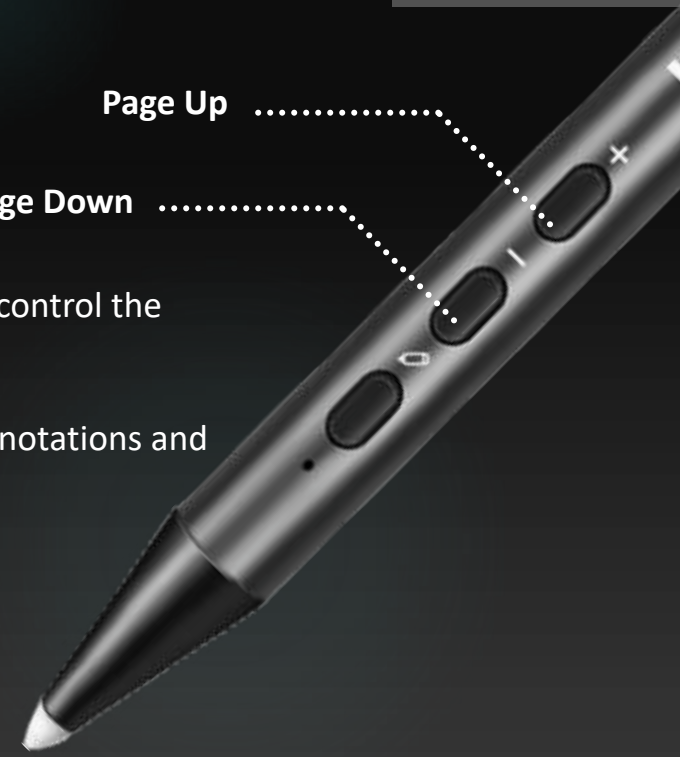

IQ SmartPen

Improve efficiency

Page Up
Page Down

With IQ SmartPen, attendees can control the conference documents remotely, turn pages up and down, make annotations and take a screenshot of the annotations to save.

Roam freely while presenting by using all-in-one IQ SmartPen 33ft (10 meters) away from IQTouch. Switch between three pointing modes to highlight, magnify or pinpoint focus areas.

Key Products

IQShare

IQShare Button