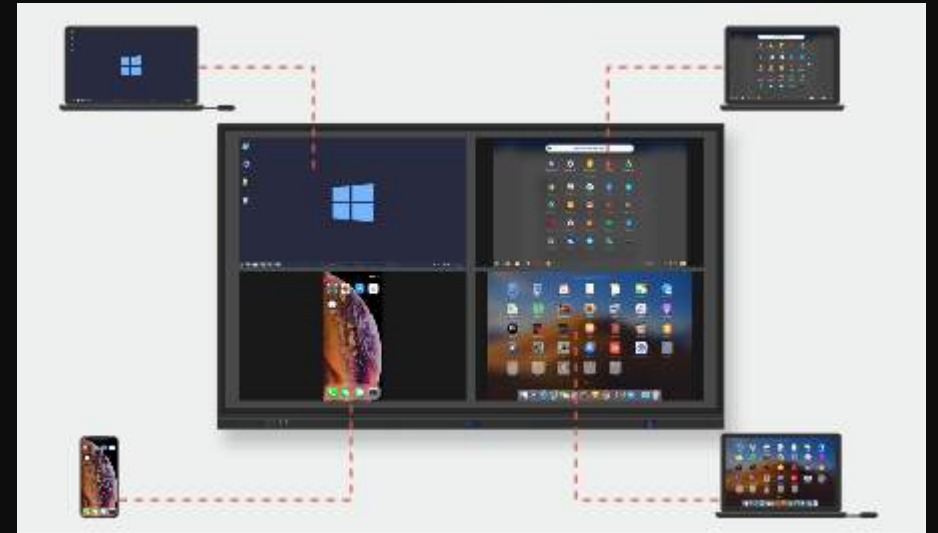

Improve efficiency

BYOD

Bring your own device

PC/Laptop

Wireless screen share with a single tap.

Smart Phone/Tablet

Walk around the room presenting while controlling the projection screen using your mobile devices.

Support up to 8 devices connected and 4 screens displayed at a time. Improve your collaboration experience with multiple presentations running at the same time. Meetings are more collaborative when colleagues capture ideas, questions and feedback in the presentation while facing the audience.

IQ SmartPen

Improve efficiency

Page Up
Page Down

With IQ SmartPen, attendees can control the conference documents remotely, turn pages up and down, make annotations and take a screenshot of the annotations to save.

Roam freely while presenting by using all-in-one IQ SmartPen 33ft (10 meters) away from IQTouch. Switch between three pointing modes to highlight, magnify or pinpoint focus areas.

Key Products

IQShare

IQShare Button