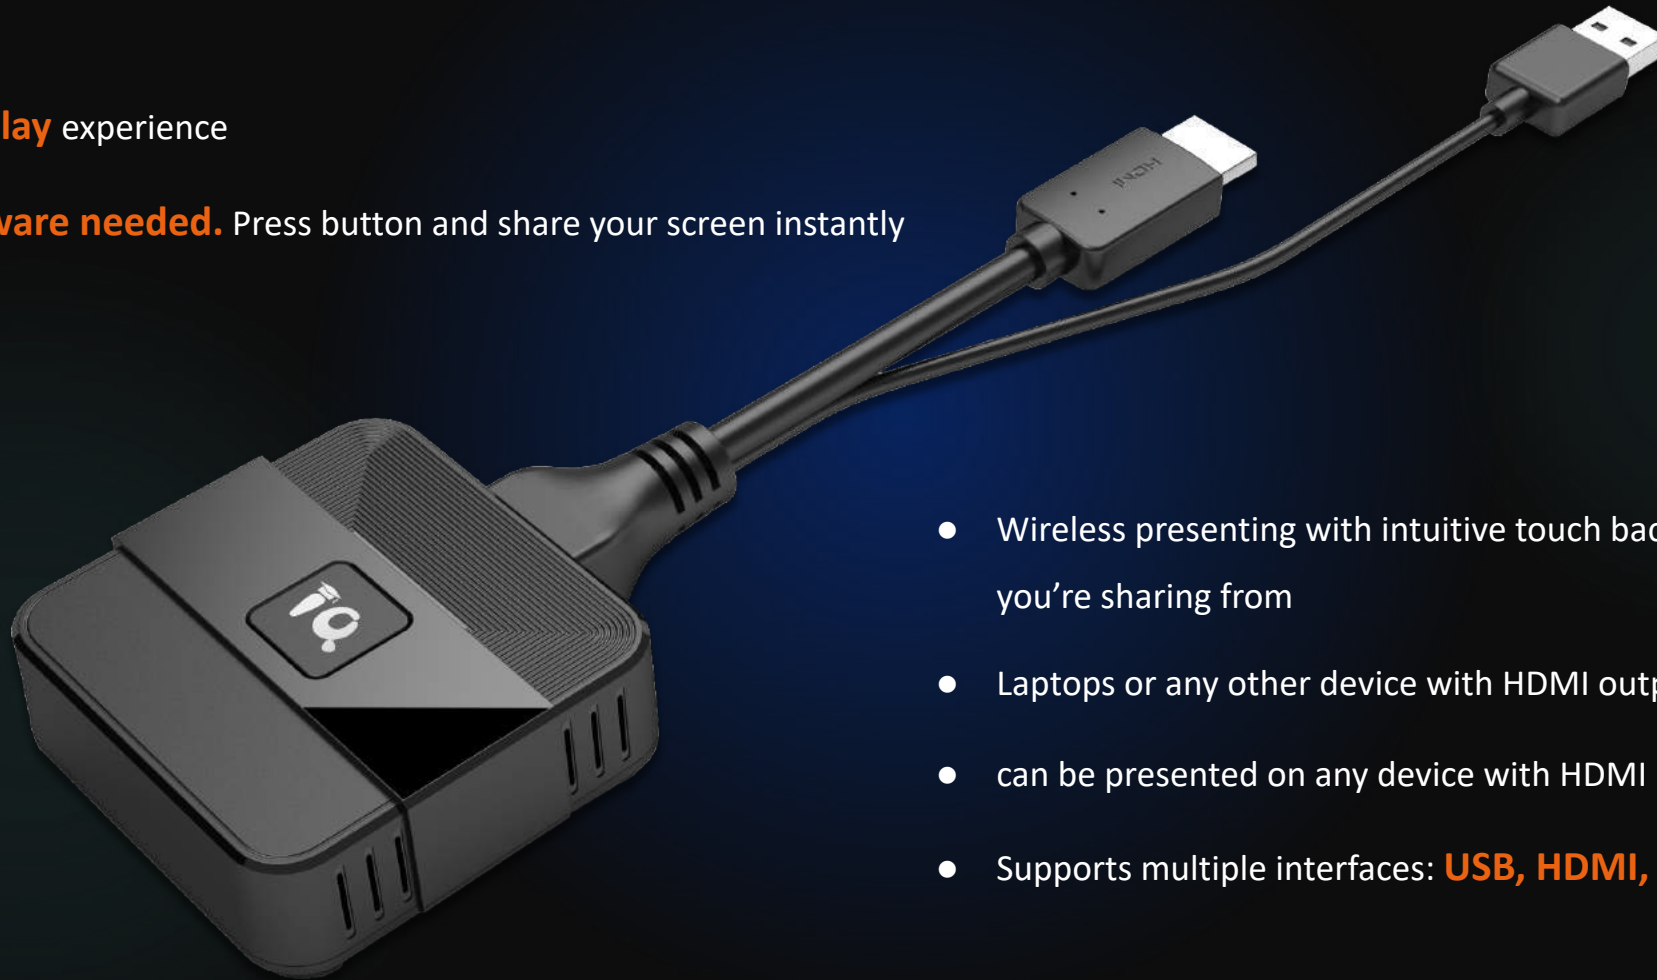

IQShare Button

- **Plug & Play** experience
- **No software needed.** Press button and share your screen instantly

- Wireless presenting with intuitive touch back control device you're sharing from
- Laptops or any other device with HDMI output
- can be presented on any device with HDMI input
- Supports multiple interfaces: **USB, HDMI, TYPE C**