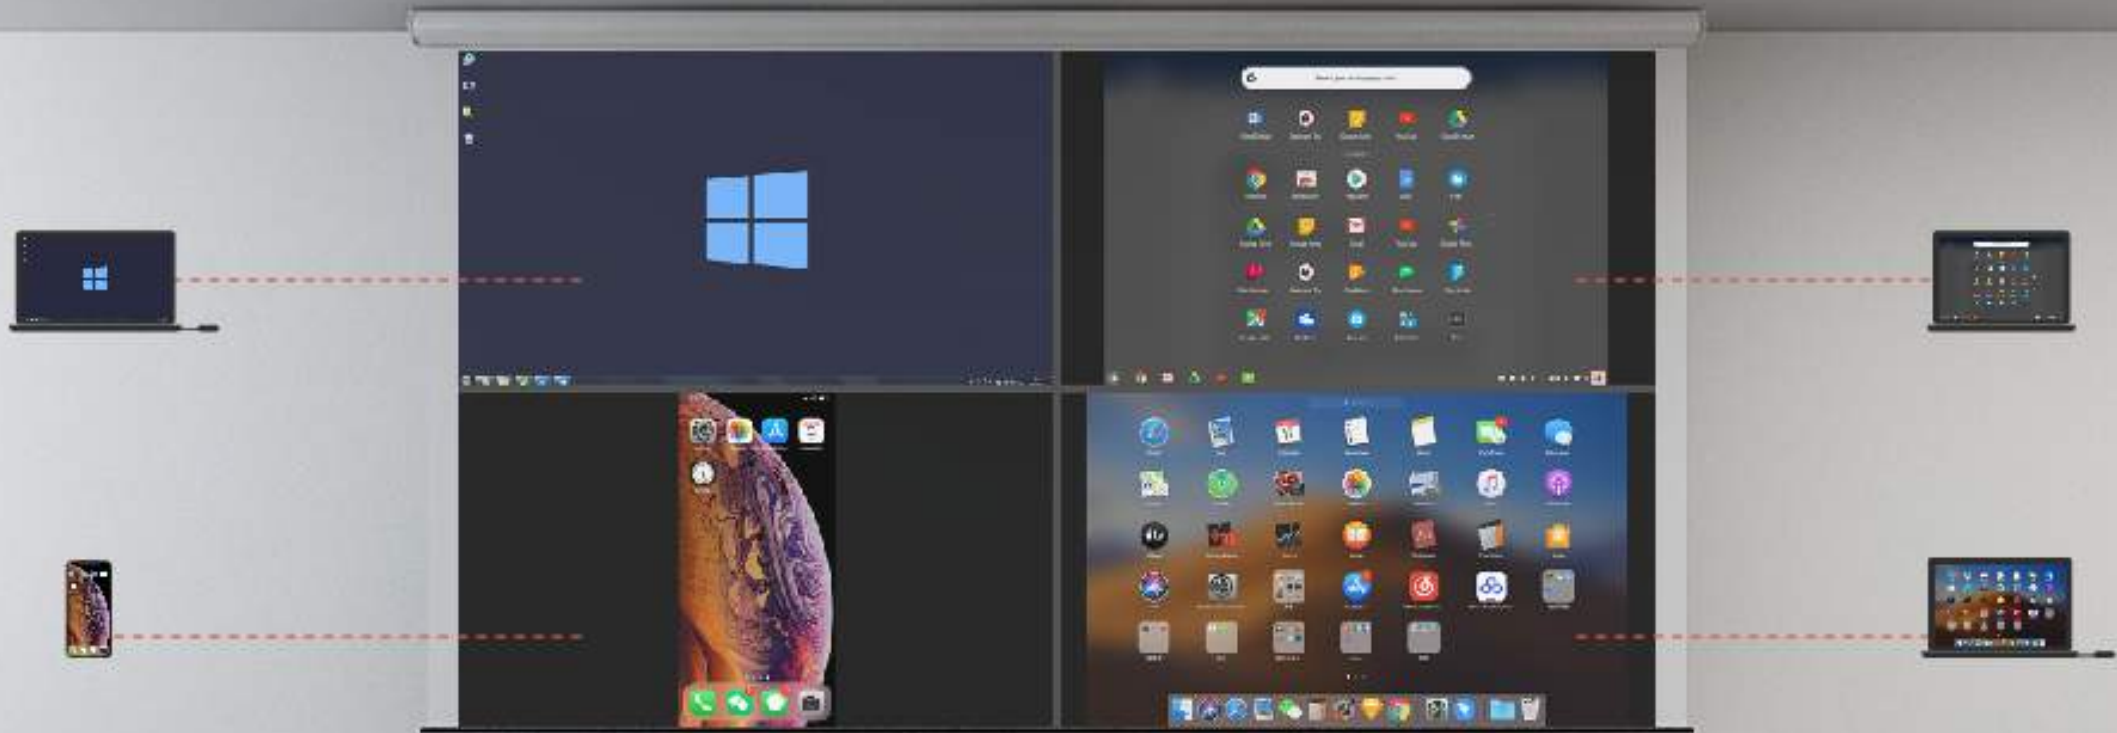

# IQPodium

Free operate & annotate

Presenters can use interactive pen of IQPodium to annotate content or illustrations on the powerful collaboration software while projecting to a large display.

And the display ignores a palm resting on the screen, enabling presenters to comfortably write on the IQPodium.

## PC/Laptop

Wireless screen share with a single tap.

## Smart Phone/Tablet

Walk around the room presenting while controlling the projection screen using your mobile devices.

Increase audience engagement and collaboration with effective, interactive presentations.

# 4-split Screen

Interact with four screens simultaneously

Support up to 8 devices connected and 4 screens displayed at a time. Improve your collaboration experience with multiple presentations running at the same time. Meetings are more collaborative when colleagues capture ideas, questions and feedback in the presentation while facing the audience.