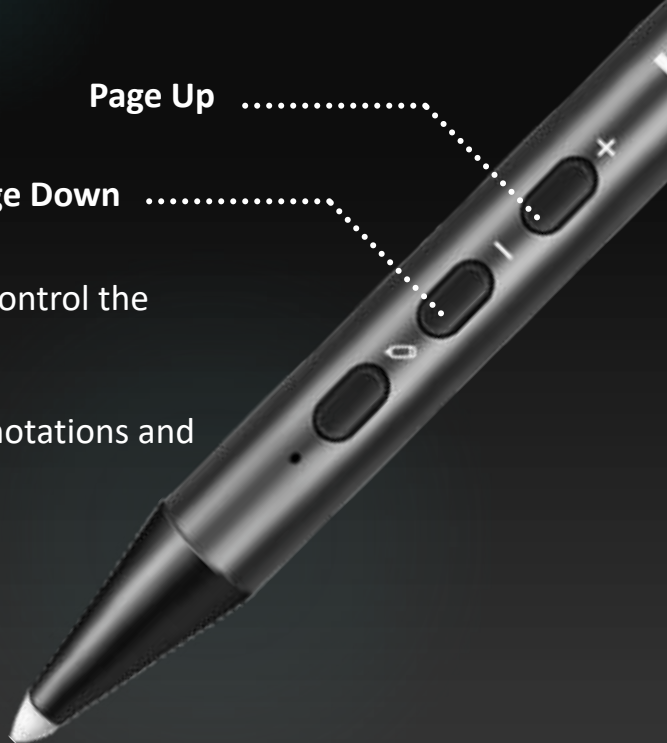

EShare-A			
EShare-B			
EShare-C			
EShare-D			
EShare-E			
EShare-F			
EShare-G			
EShare-H			

Connected device: 8

Eshare >

Allow or disable user devices share screen or share images/audio/videos/files to the large display.

Allow or disable user devices only view or can view and do wireless annotations or remote control the large display.

Invite user device to control the large display, start or stop sharing screen.

# IQ SmartPen

Improve efficiency

Page Up

Page Down

With IQ SmartPen, attendees can control the conference documents remotely, turn pages up and down, make annotations and take a screenshot of the annotations to save.

Roam freely while presenting by using all-in-one IQ SmartPen 33ft (10 meters) away from IQTouch. Switch between three pointing modes to highlight, magnify or pinpoint focus areas.