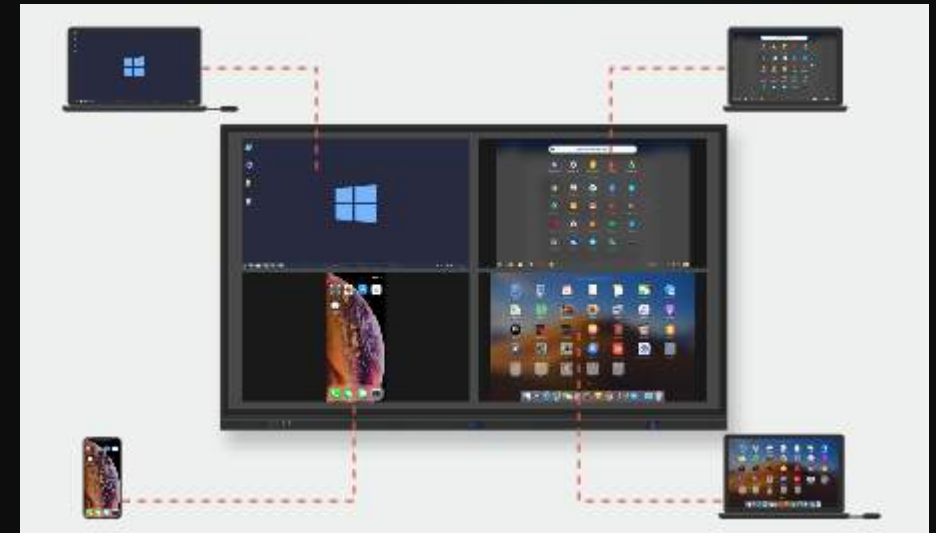

Smart Phone/Tablet

Walk around the room presenting while controlling the projection screen using your mobile devices.

Increase audience engagement and collaboration with effective, interactive presentations.

And keep meetings organized and easily communicate outcomes.