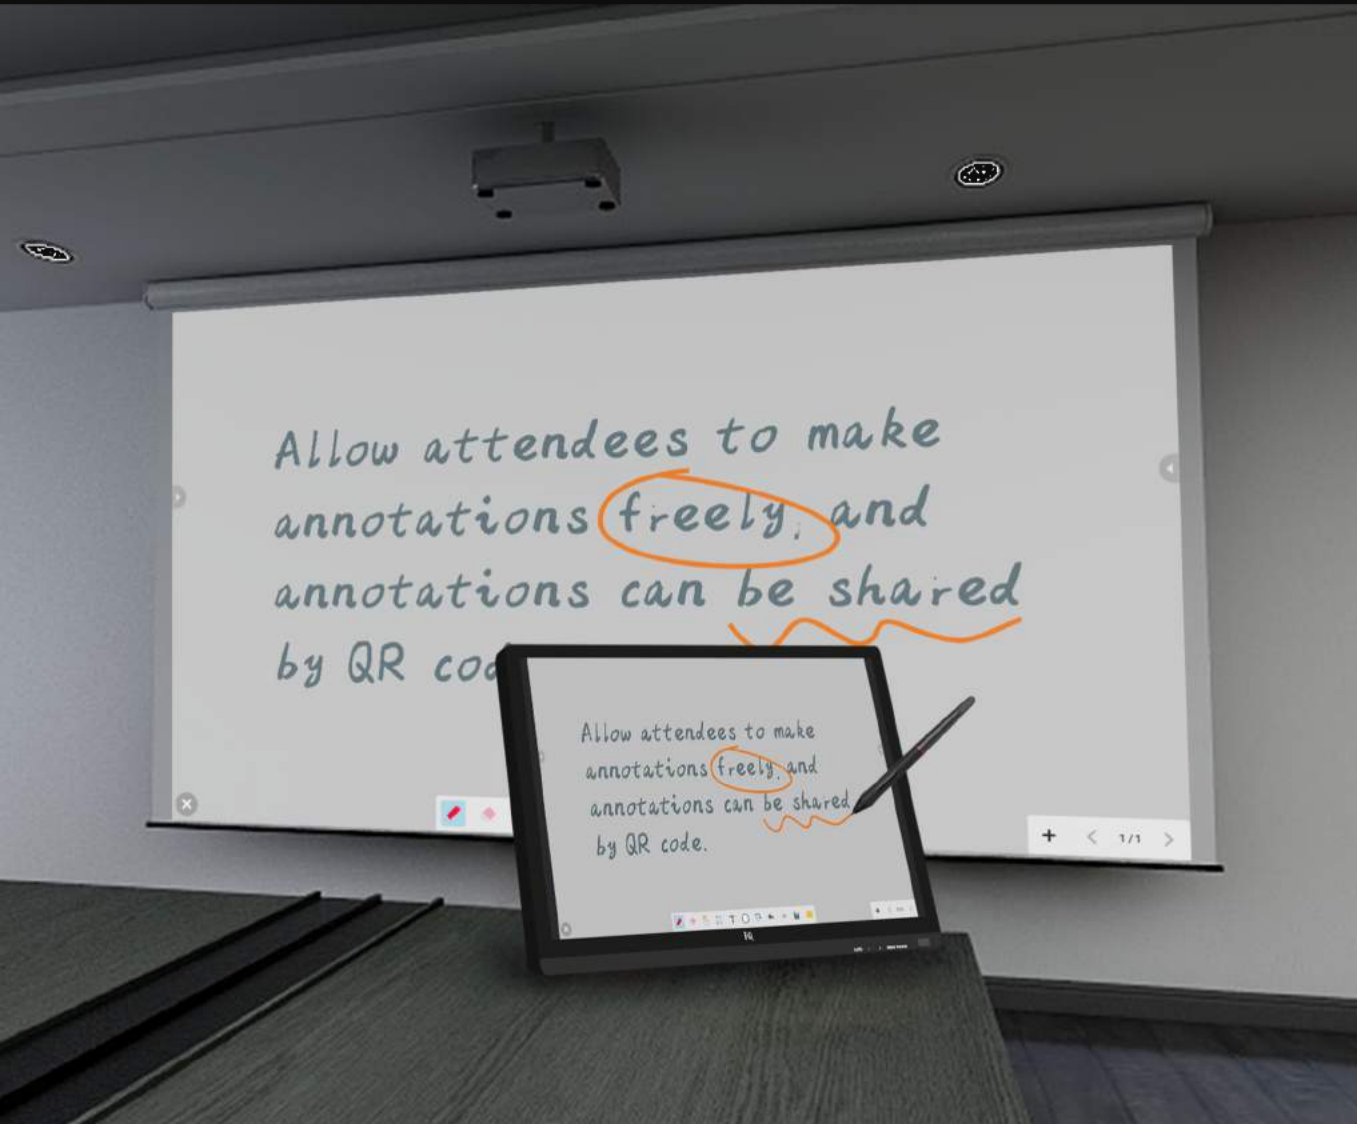

# Large & small Screen Interaction

Be easy and comfortable

Projection screen for display and IQPodium for operation. It helps professionals, trainers, and presenters communicate more effectively.

IQPodium with Full HD resolution and adjustable stand provide uncompromised touch experience and image quality.

# IQPodium

Free operate & annotate

Presenters can use interactive pen of IQPodium to annotate content or illustrations on the powerful collaboration software while projecting to a large display.

And the display ignores a palm resting on the screen, enabling presenters to comfortably write on the IQPodium.

## PC/Laptop

Wireless screen share with a single tap.