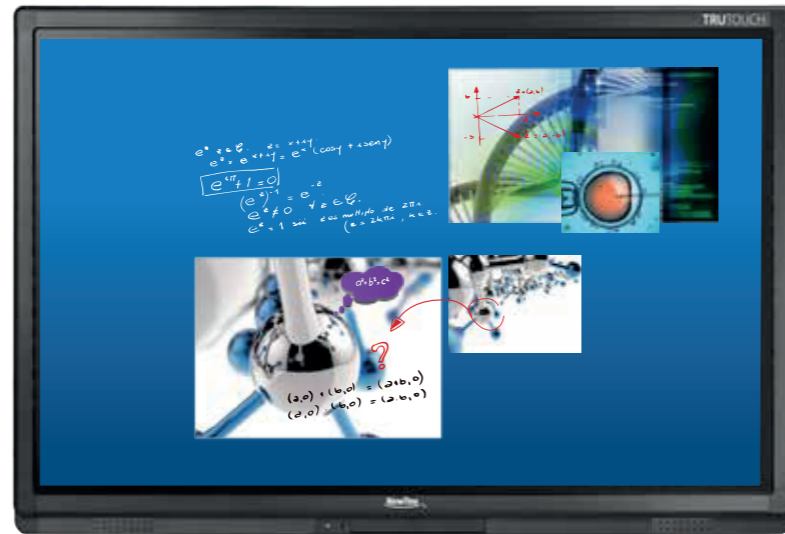

Product Advanced Features

Connectivity

Share everything by the way you like to use, not only physical cable to input but also wireless solution.