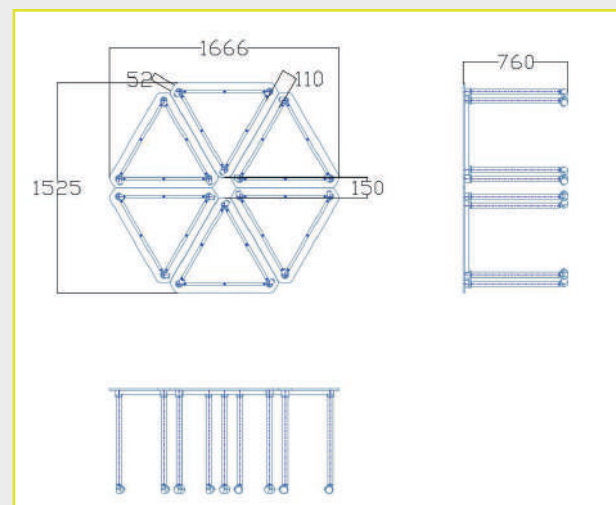

Diamond desk (a set of parameters)