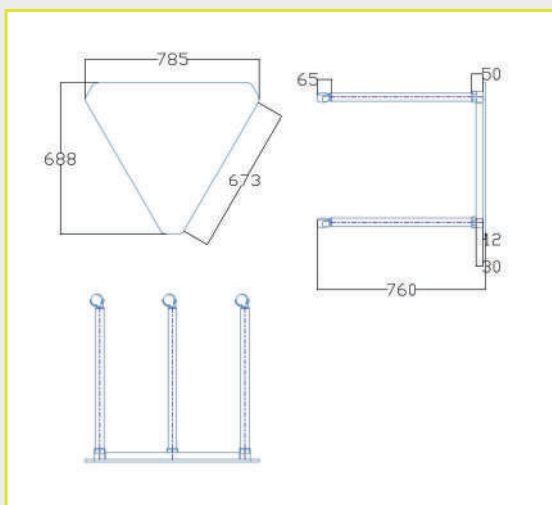

Three View:

Diamond desk (one parameter)